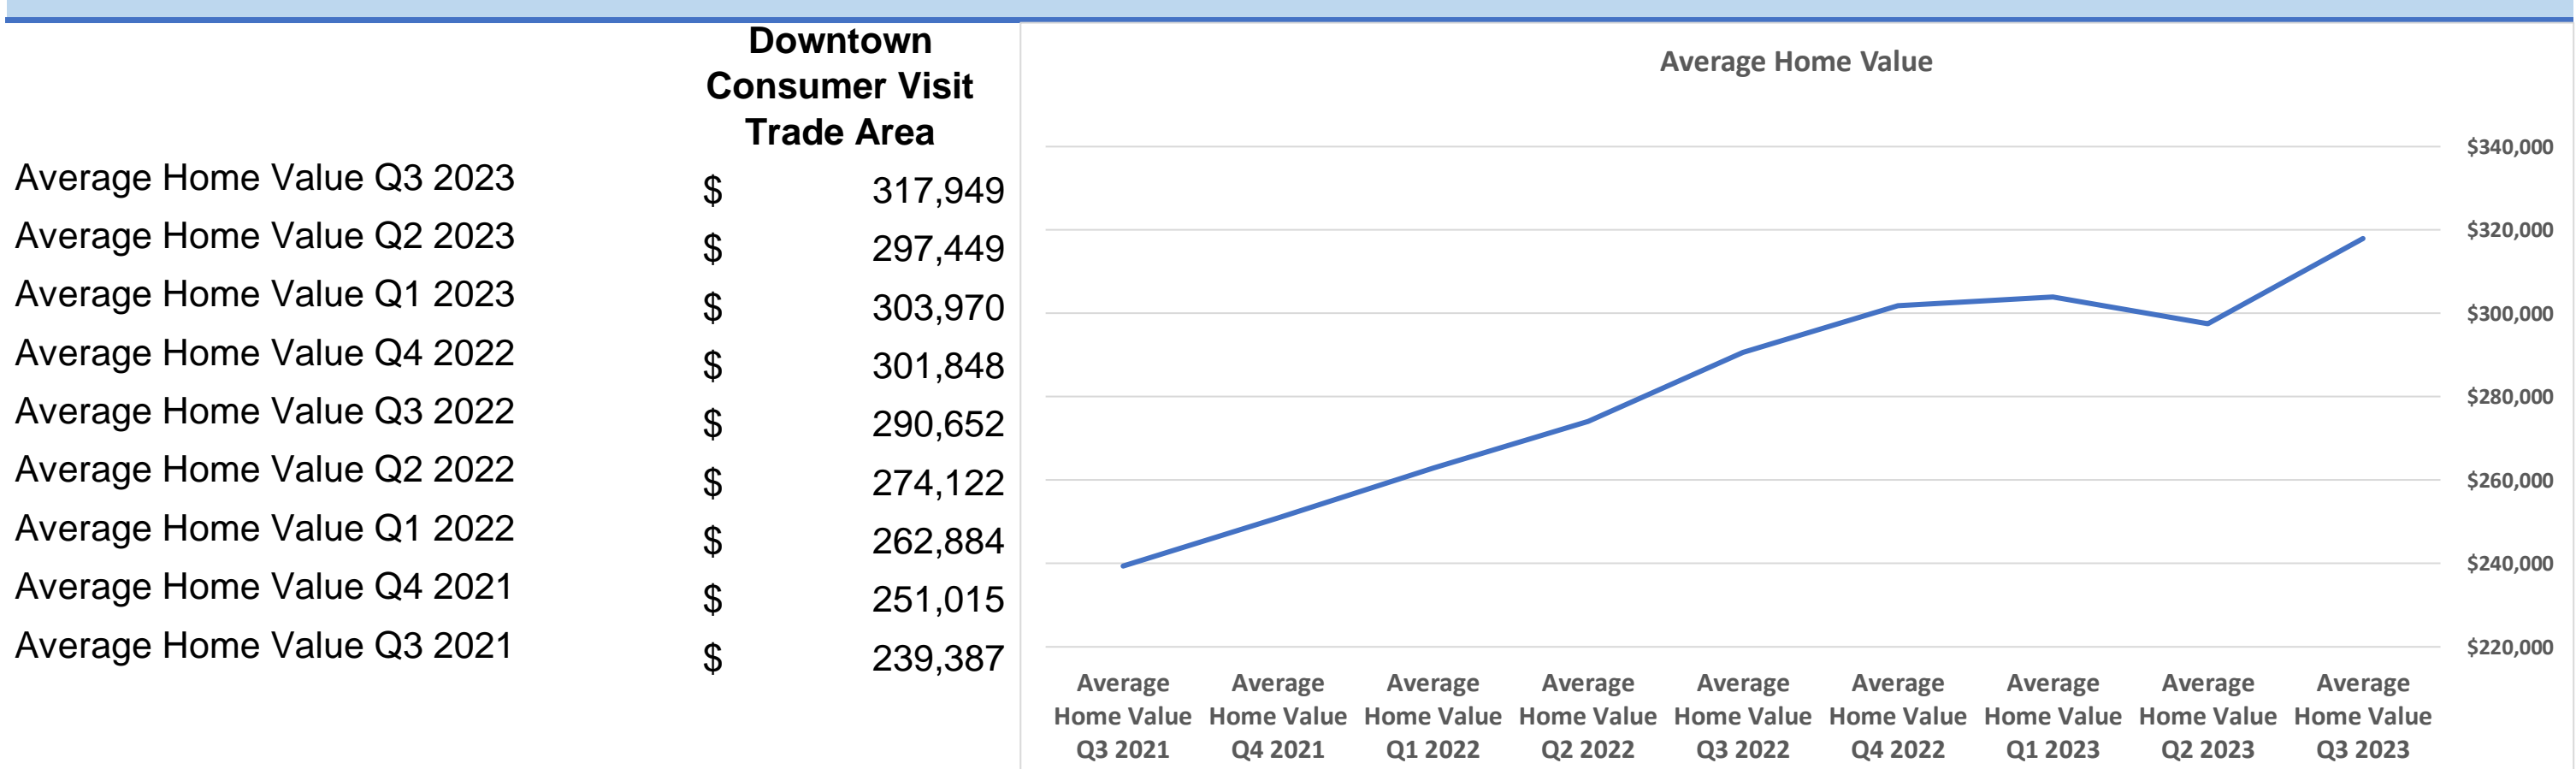

Demographic Trends

Calculated using TAS Retrieval
 Latitude: 33.479290 Longitude: -81.975220
 Jan 12, 2024

Augusta, GA

Population

Households

Average Home Value

GDP

Unemployment Rate