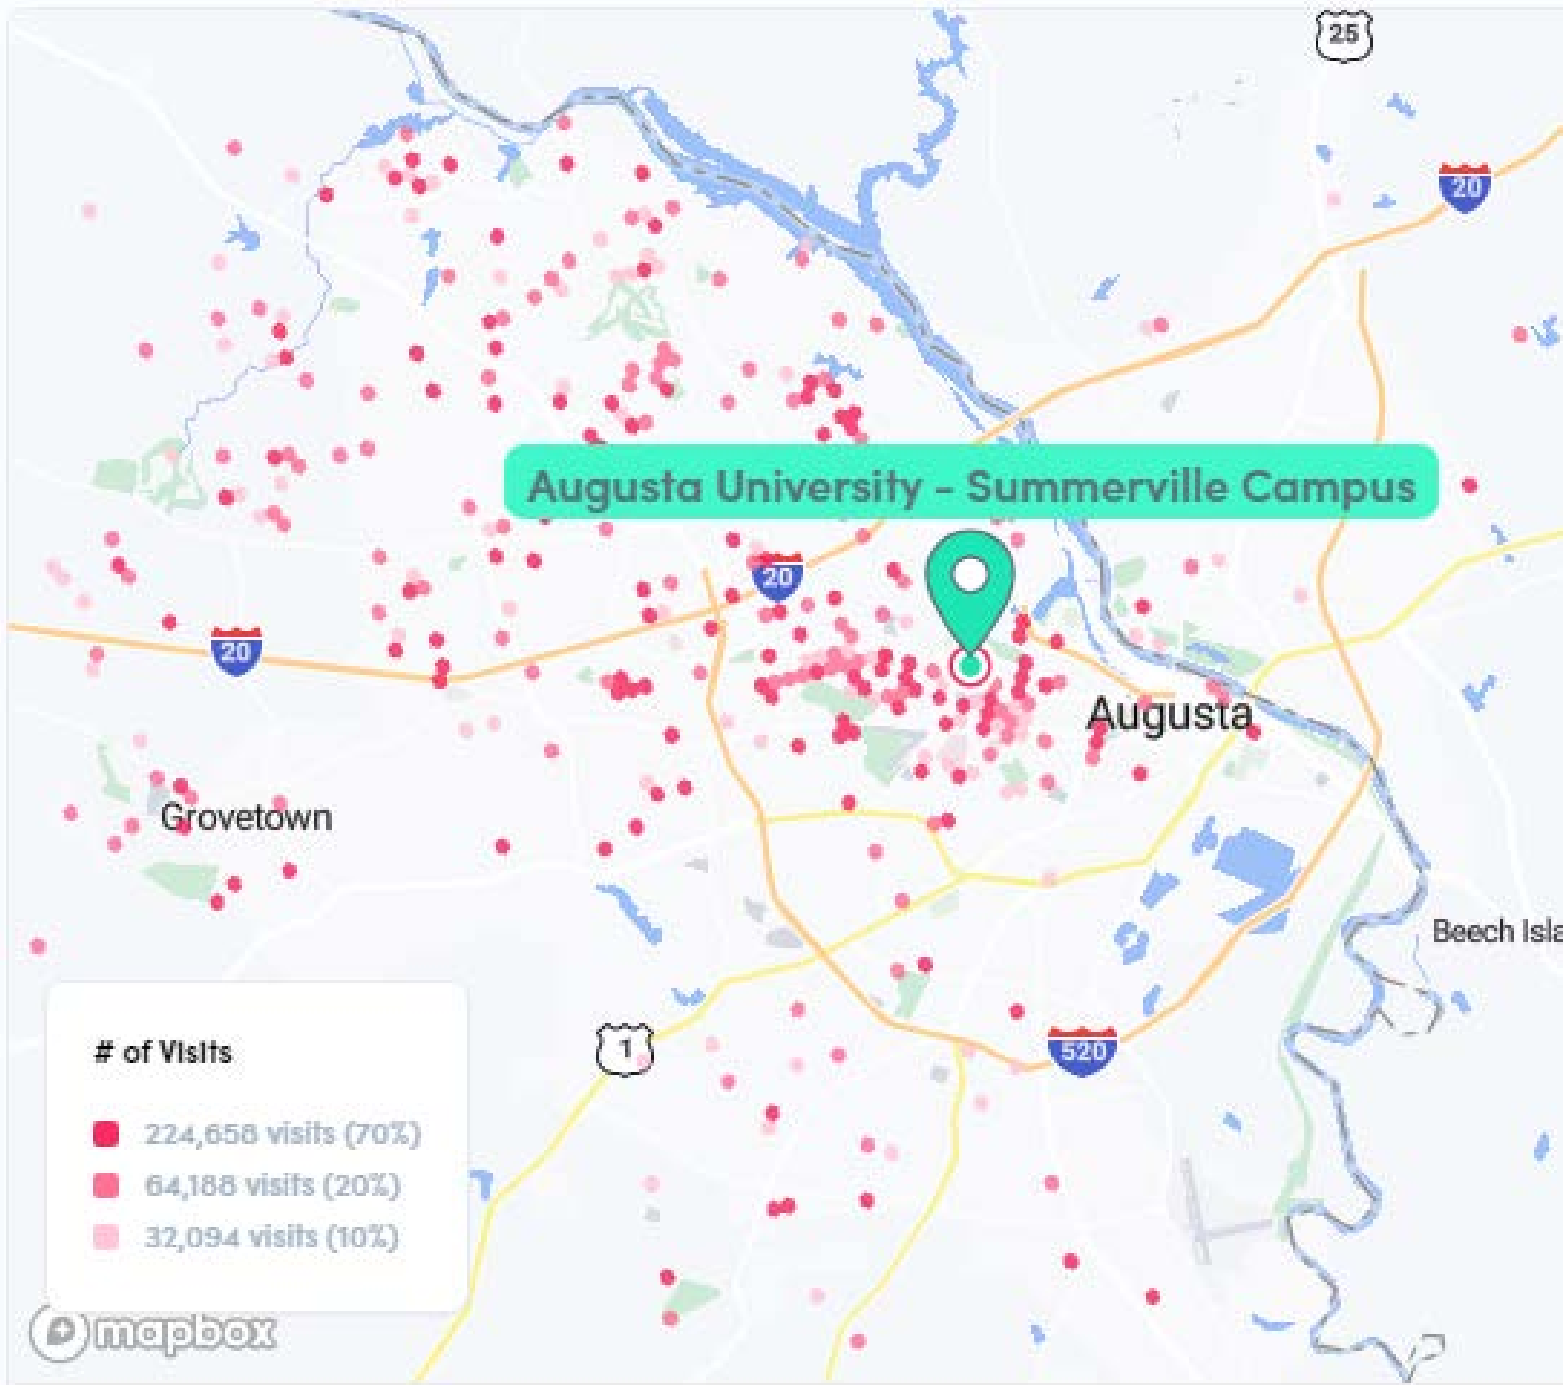

# Augusta University - Summerville Campus

University · 2500 Walton Way, Augusta, GA 30904, USA

## Foot-Traffic Trends

Start: 08/17/2022 | End: 08/17/2023

1,327,179 Total Visits