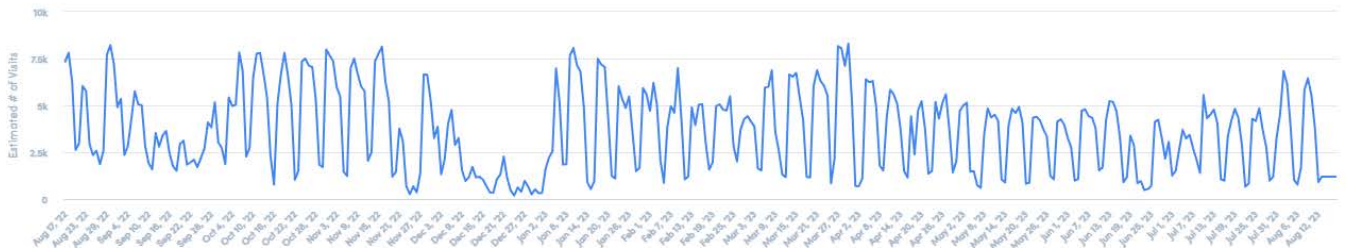

## Foot-Traffic Trends

Start: 08/17/2022 | End: 08/17/2023

1,327,179 Total Visits