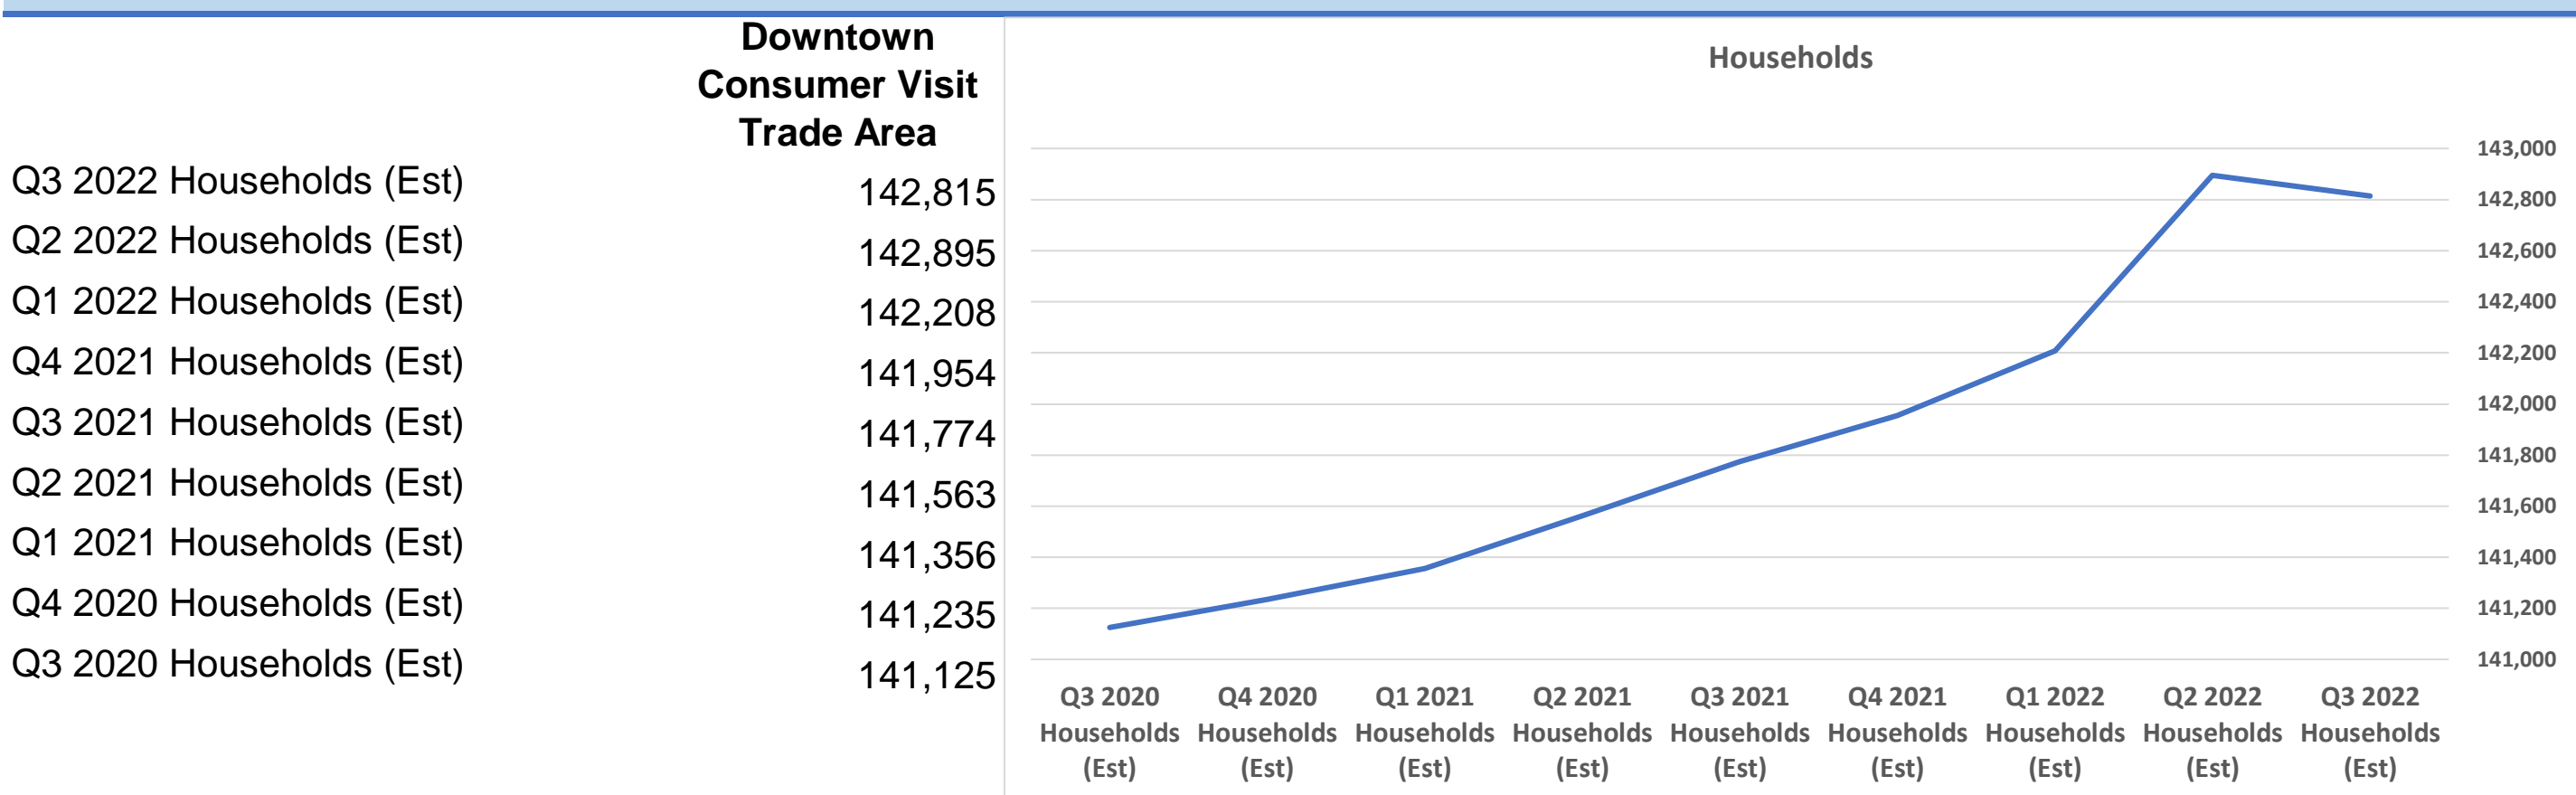

Demographic Trends

Calculated using TAS Retrieval
 Latitude: 33.479290 Longitude: -81.975220
 Apr 25, 2023

Augusta, GA

Population

Households

Average Home Value

GDP

Unemployment Rate