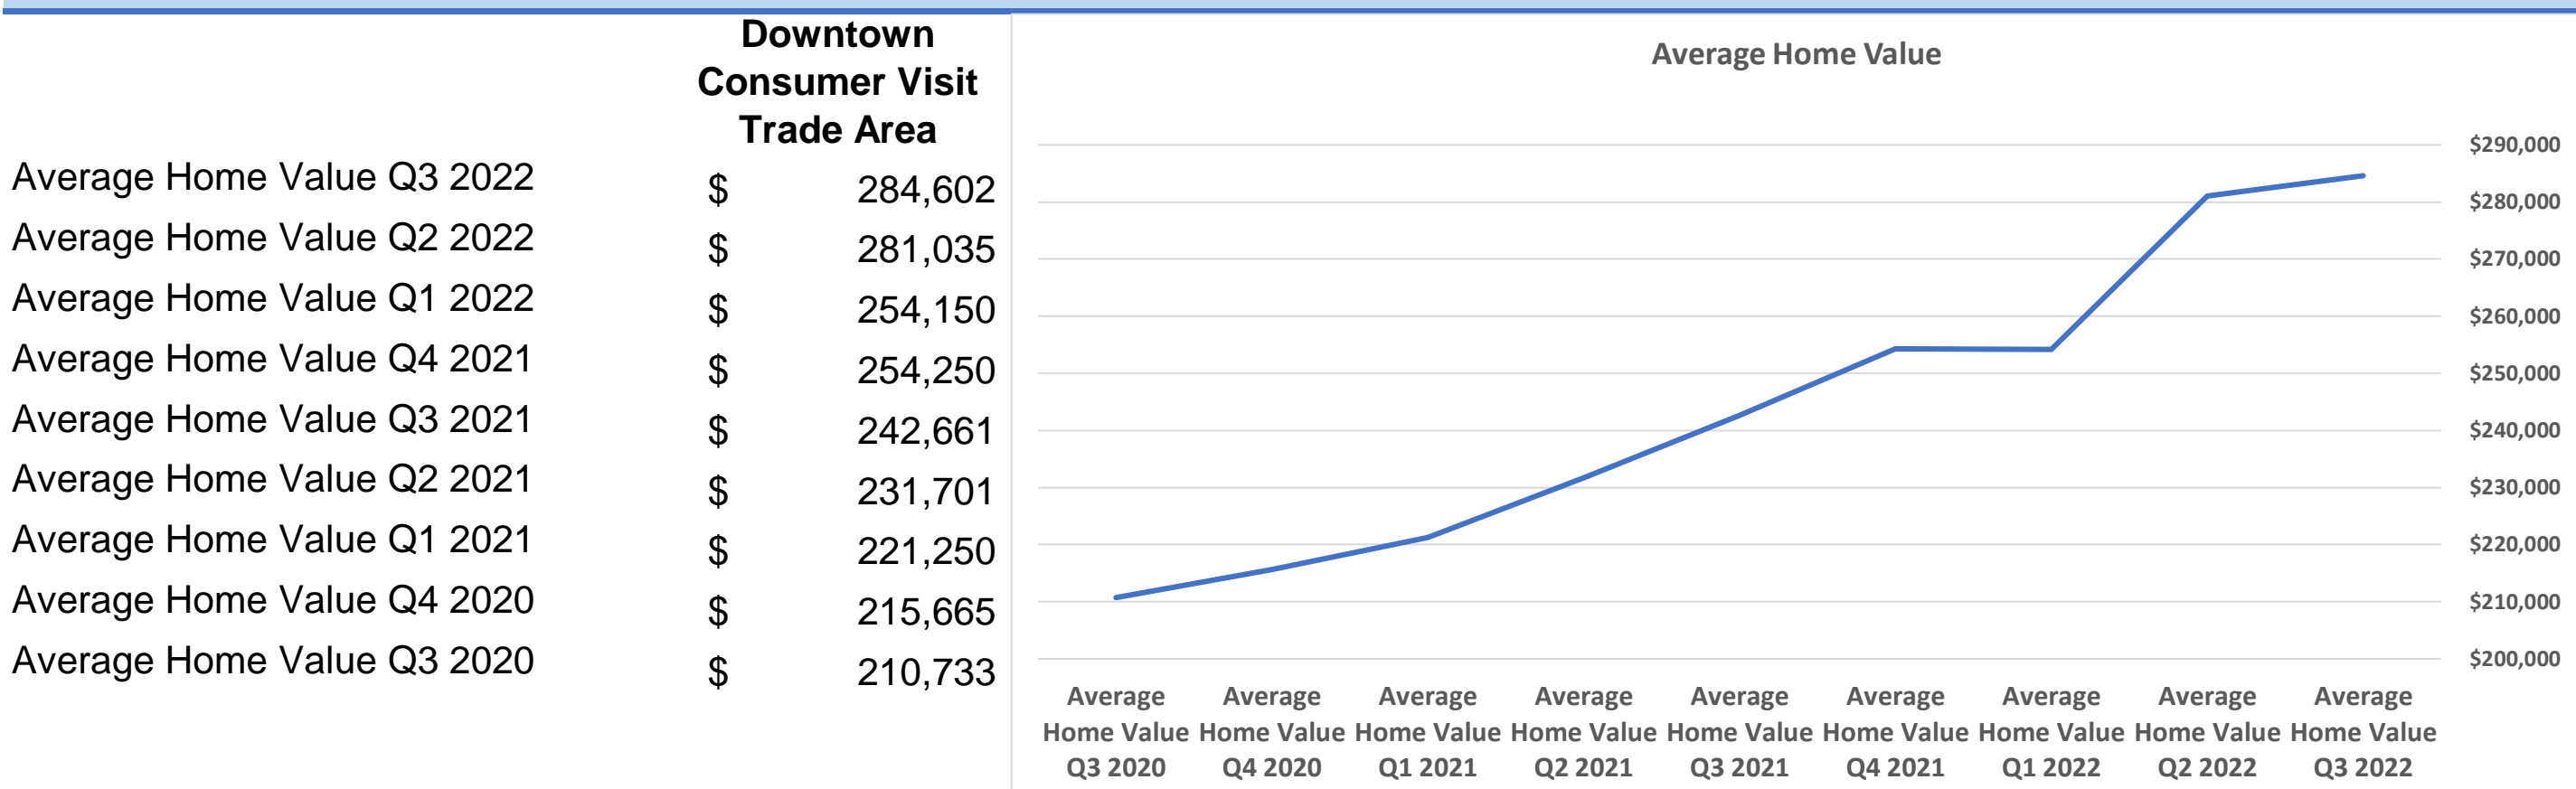

Demographic Trends

Calculated using TAS Retrieval
 Latitude: 33.479290 Longitude: -81.975220
 Apr 25, 2023

Augusta, GA

Population

Households

Average Home Value

GDP

Unemployment Rate