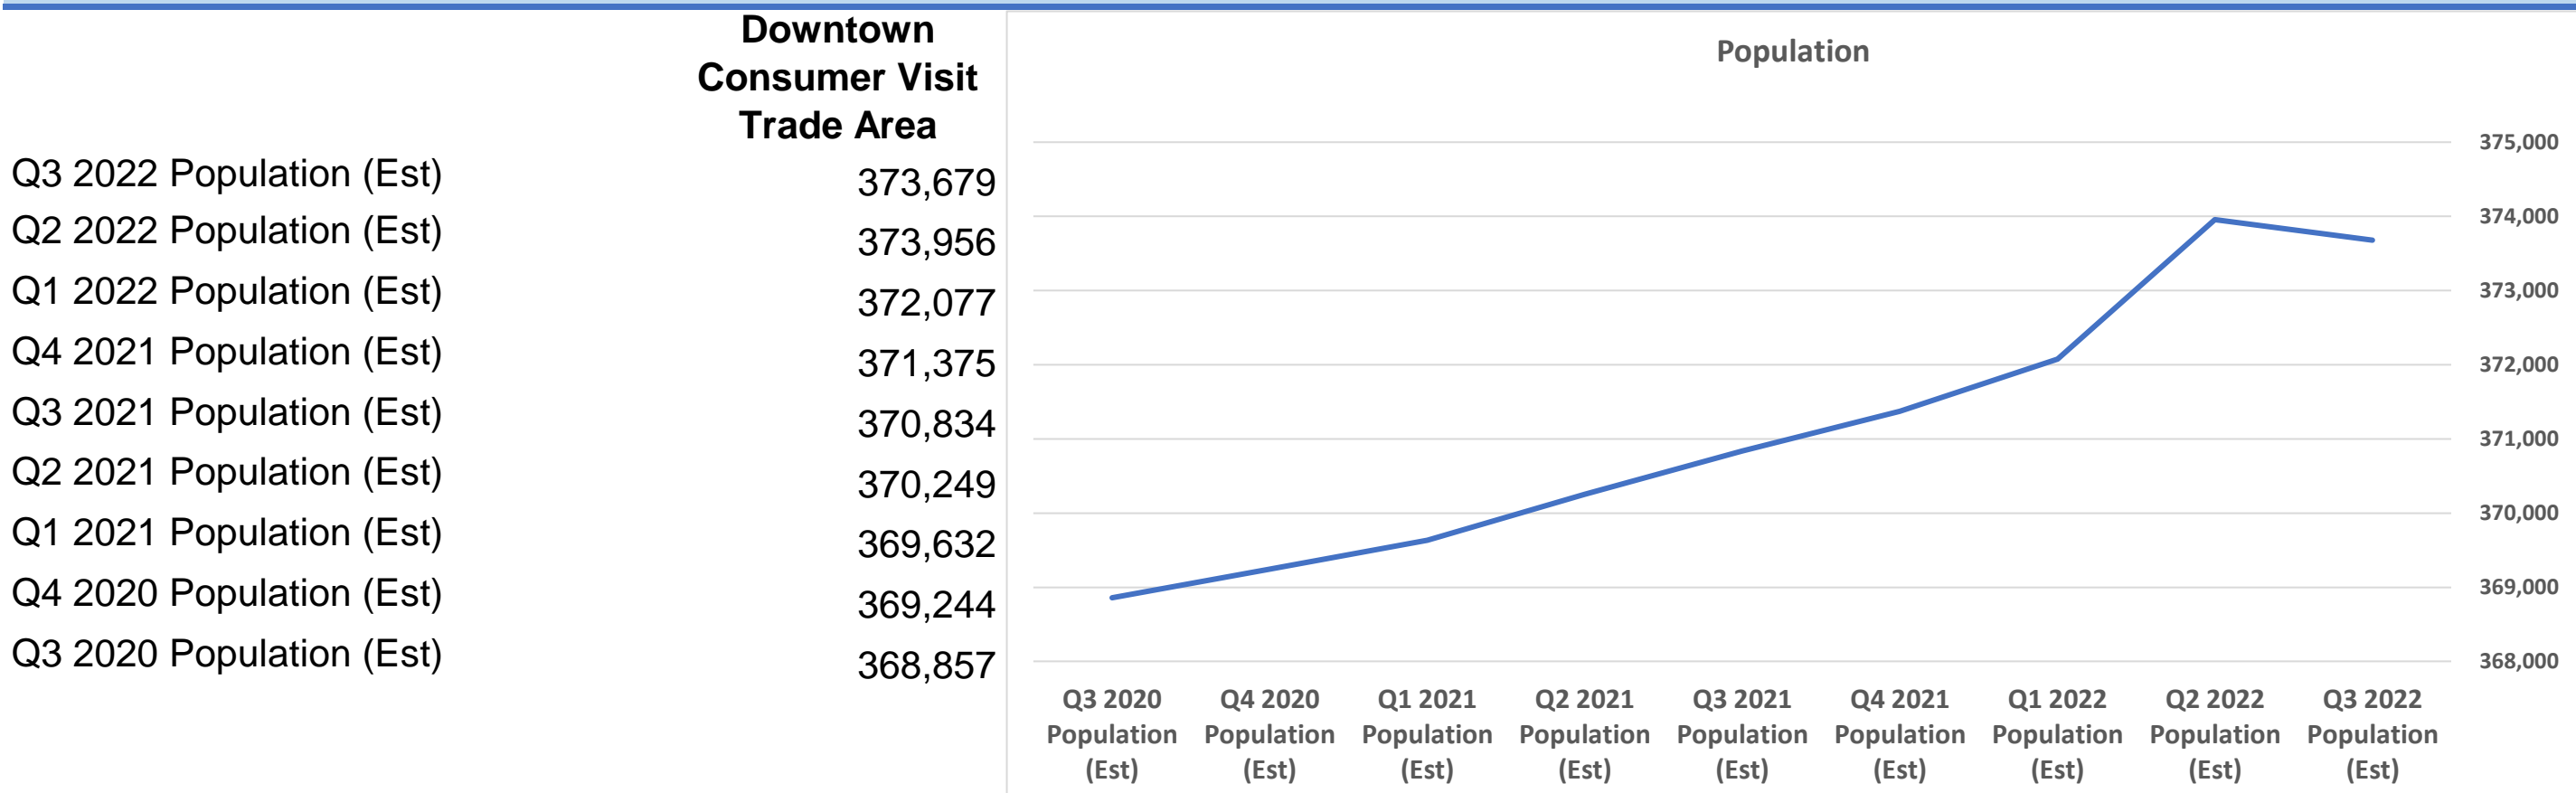

Demographic Trends

Calculated using TAS Retrieval
 Latitude: 33.479290 Longitude: -81.975220
 Apr 25, 2023

Augusta, GA

Population

Households

Average Home Value

GDP

Unemployment Rate