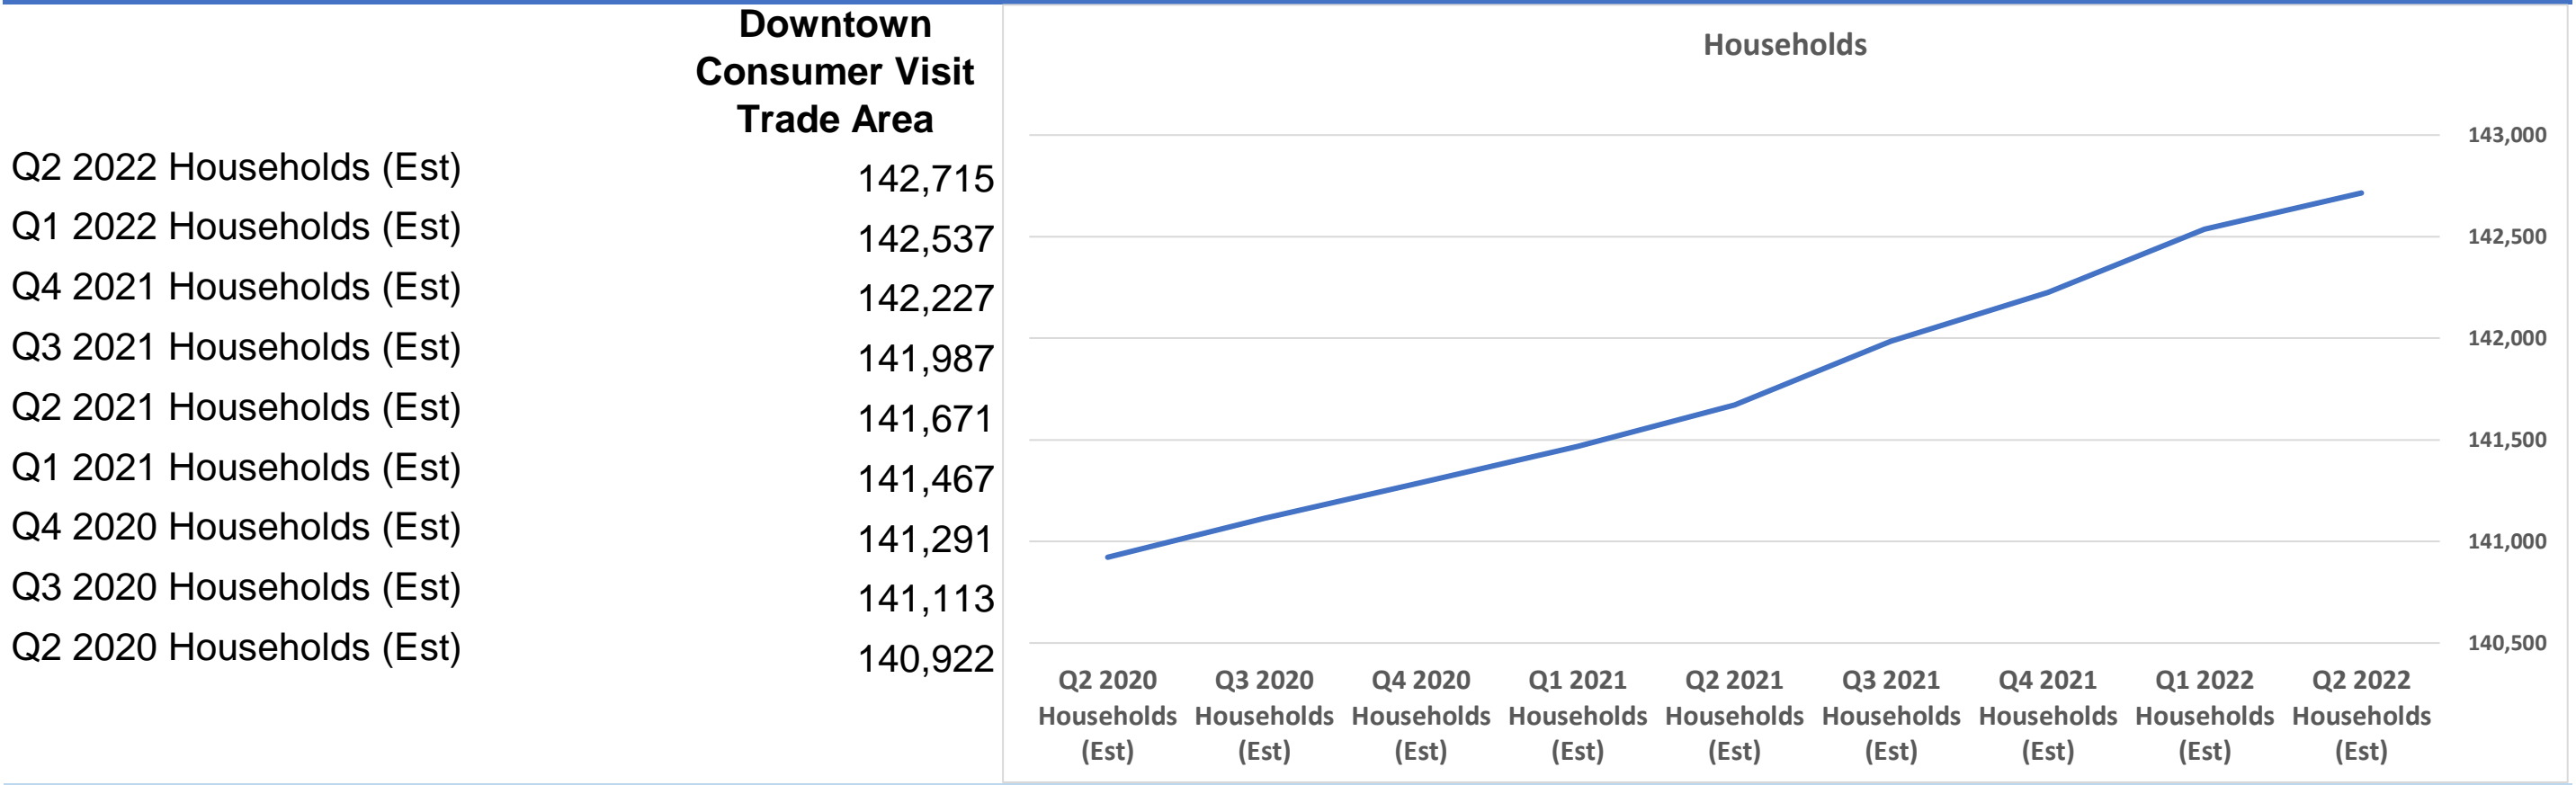

Demographic Trends

Calculated using TAS Retrieval
 Latitude: 33.479290 Longitude: -81.975220
 Dec 5, 2022

Augusta, GA

Population

Households

Average Home Value

GDP

Unemployment Rate