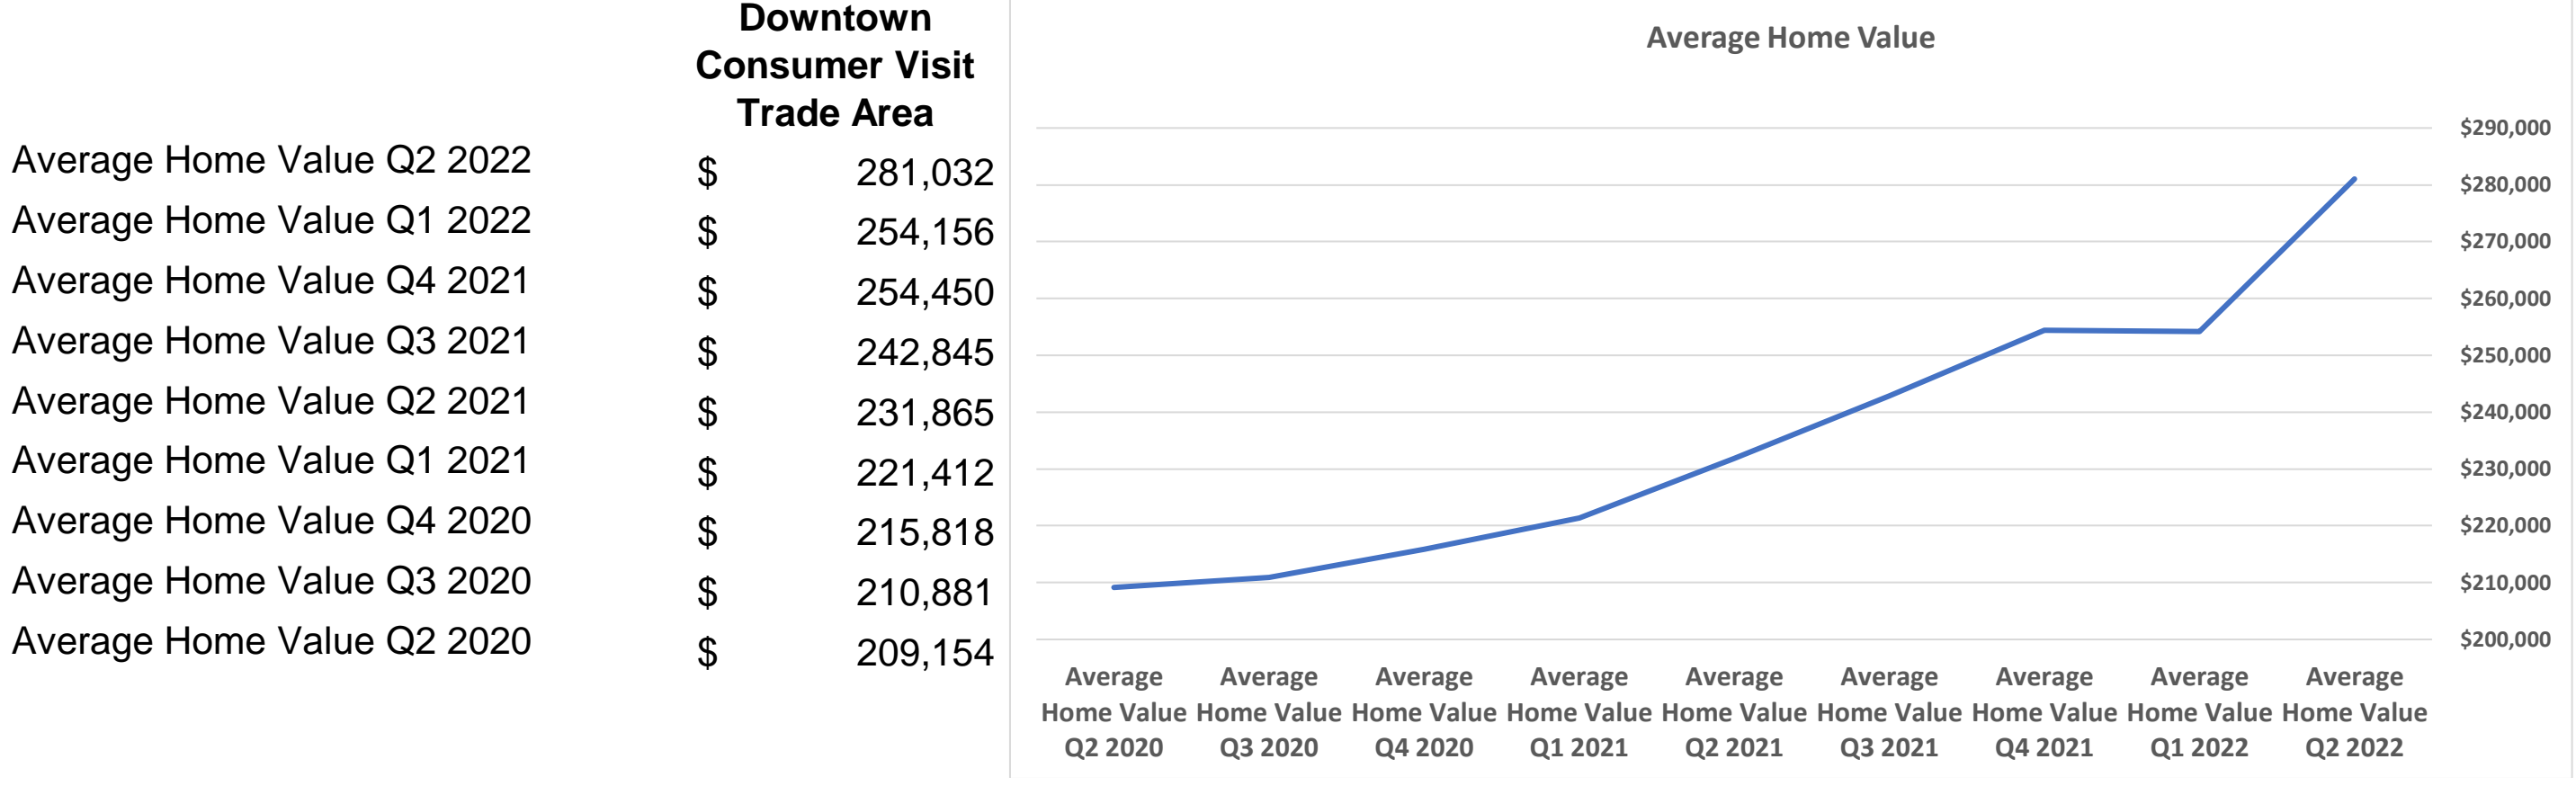

Demographic Trends

Calculated using TAS Retrieval
 Latitude: 33.479290 Longitude: -81.975220
 Dec 5, 2022

Augusta, GA

Population

Households

Average Home Value

GDP

Unemployment Rate