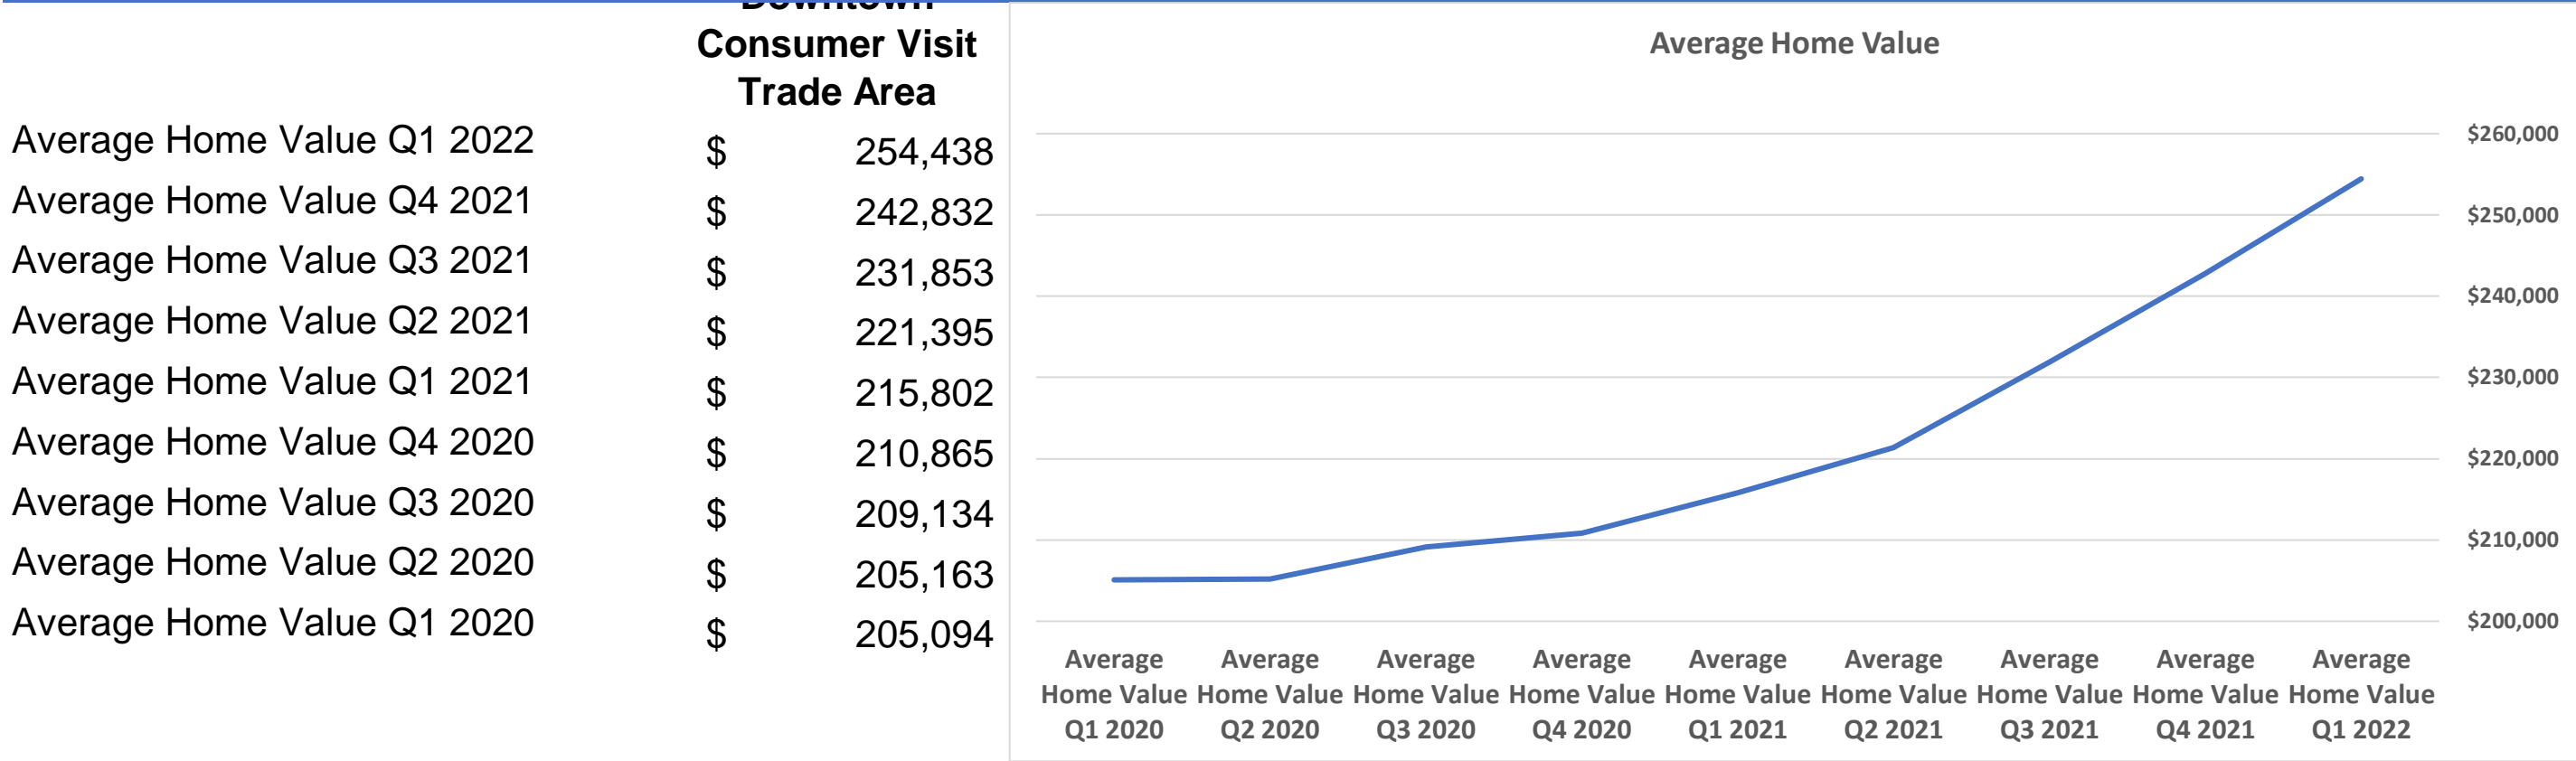

Demographic Trends

Calculated using TAS Retrieval
 Latitude: 33.479290 Longitude: -81.975220
 Jul 18, 2022

Augusta, GA

Population

Households

Average Home Value

GDP

Unemployment Rate