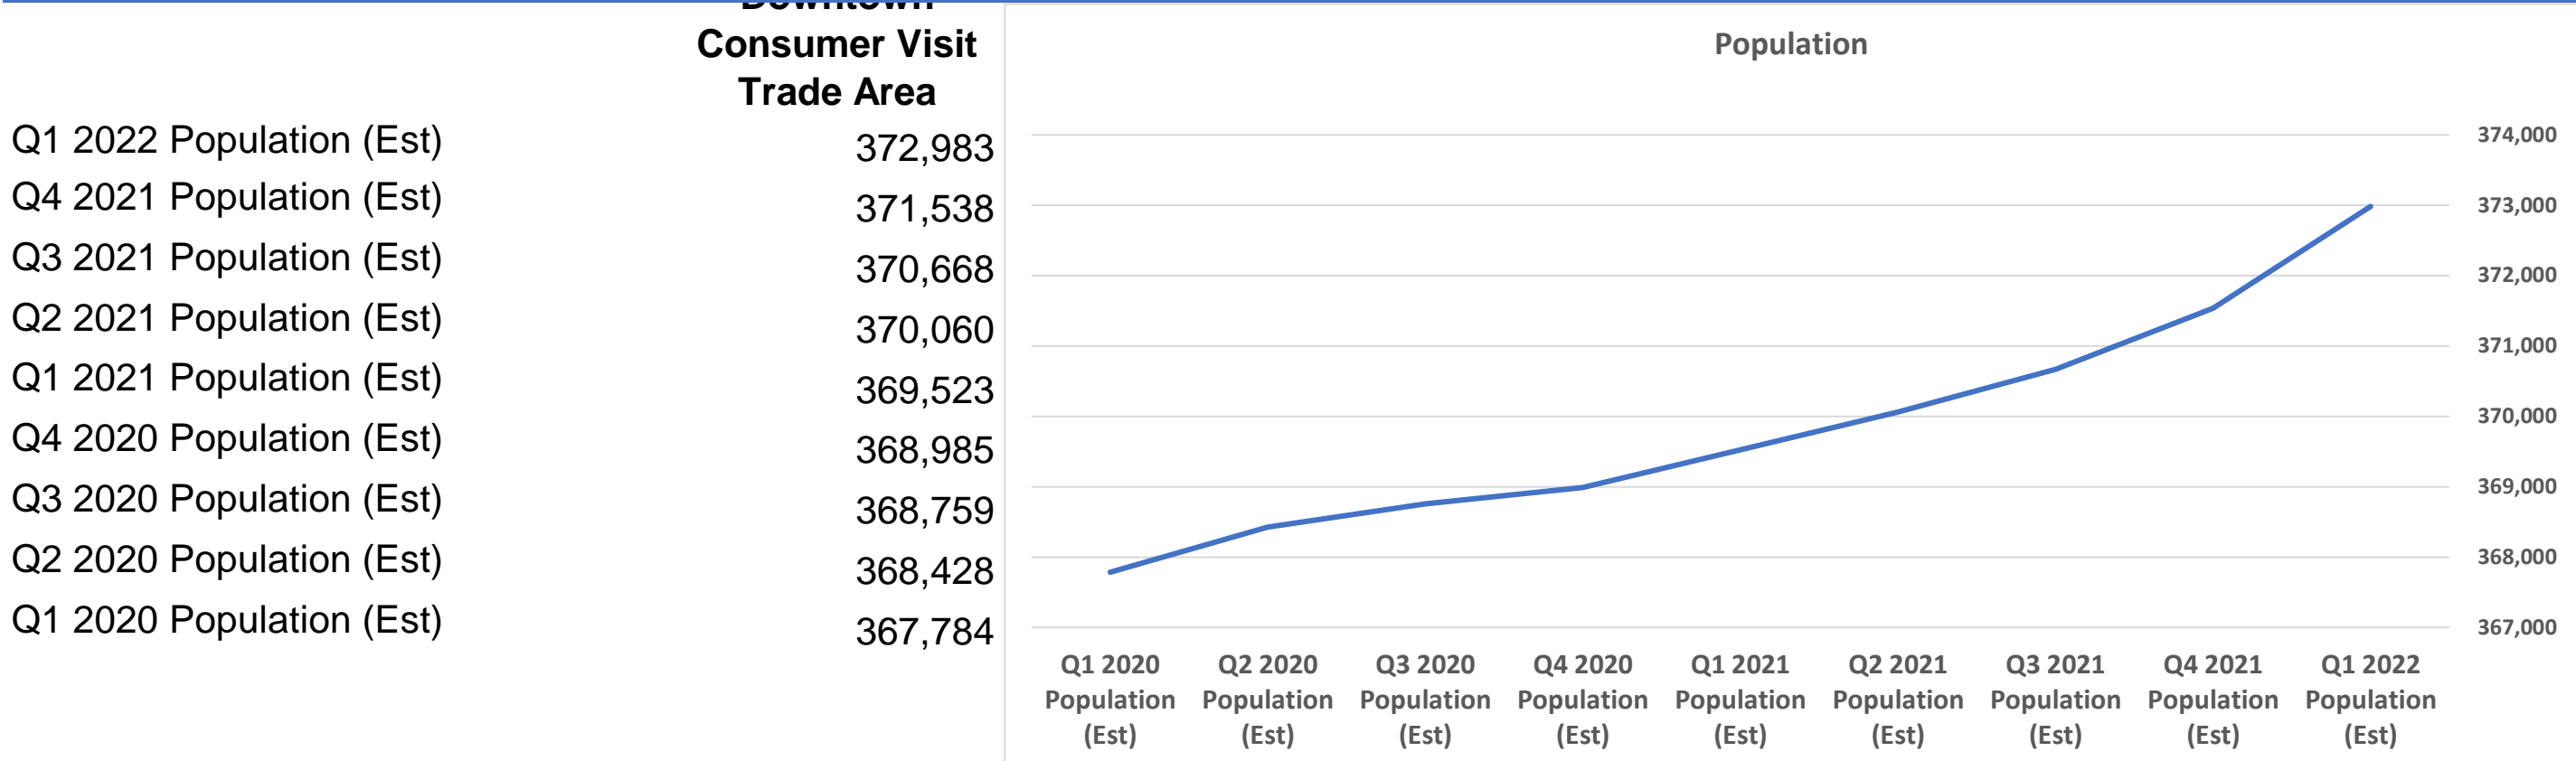

Demographic Trends

Calculated using TAS Retrieval
 Latitude: 33.479290 Longitude: -81.975220
 Jul 18, 2022

Augusta, GA

Population

Households

Average Home Value

GDP

Unemployment Rate