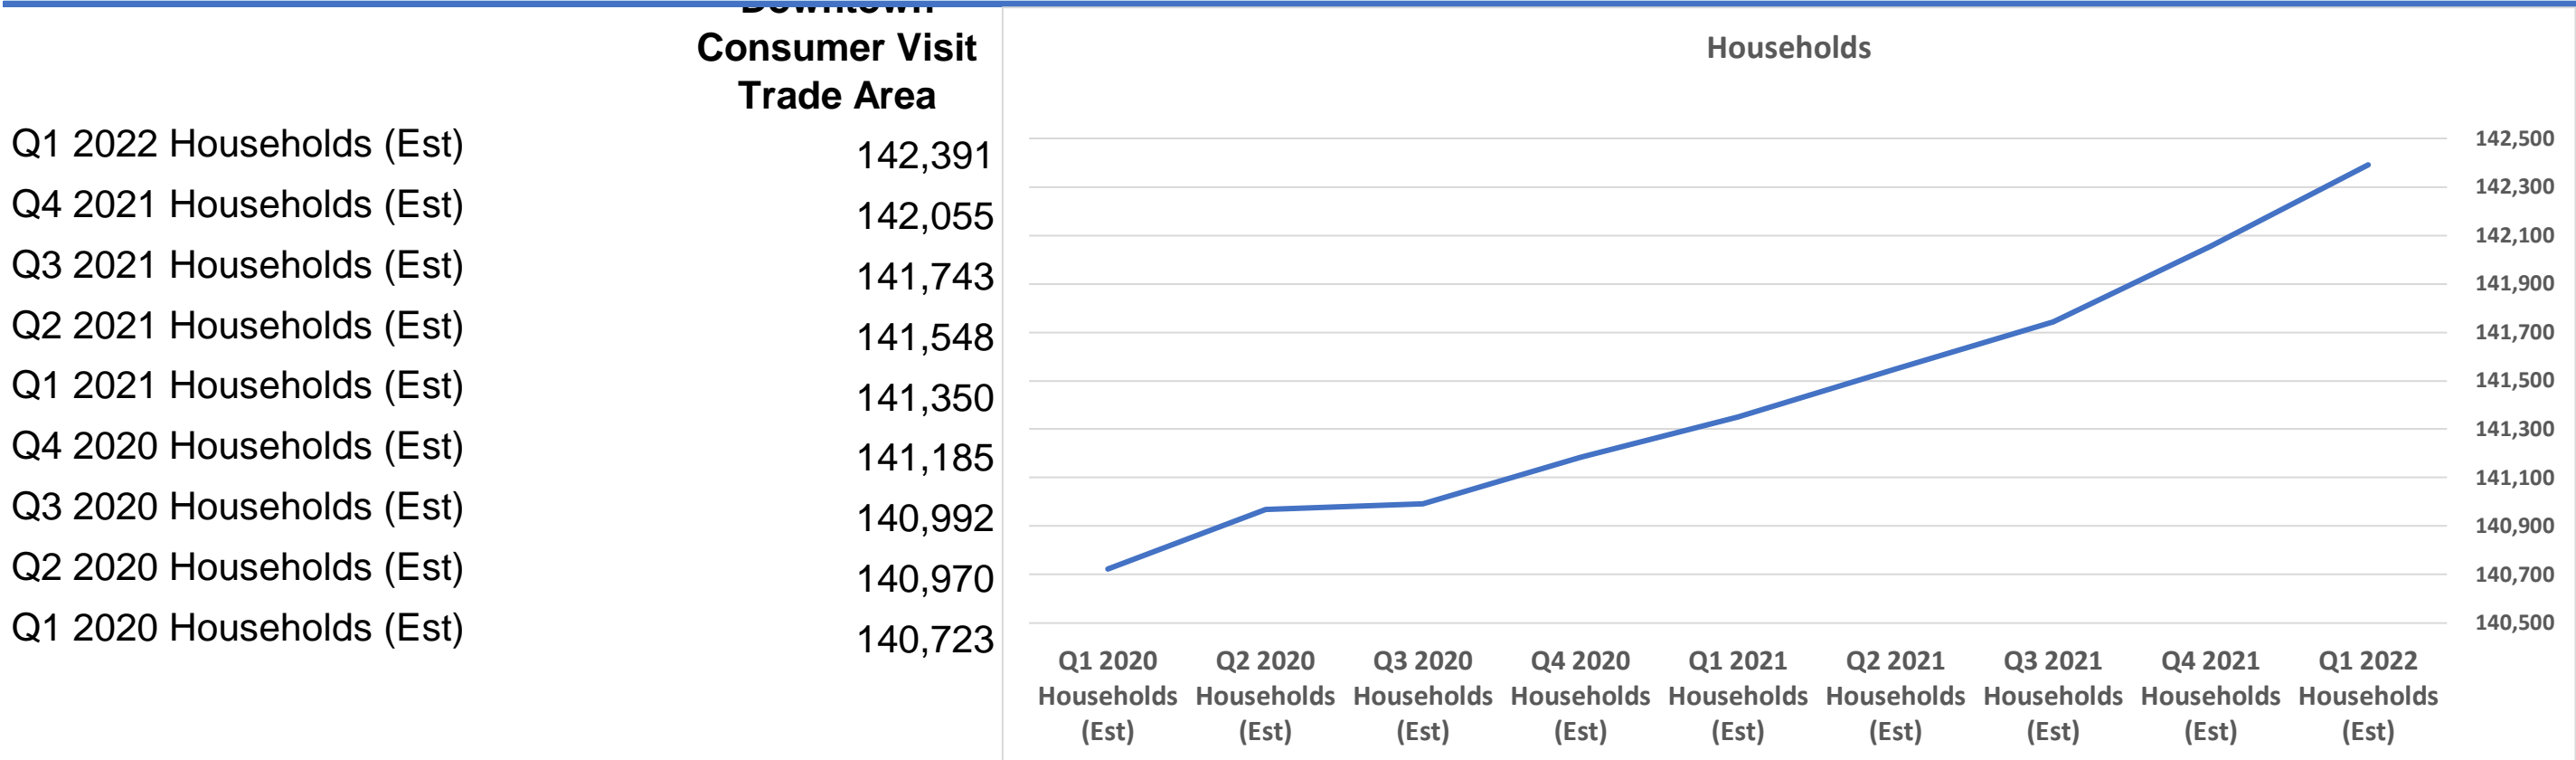

Demographic Trends

Calculated using TAS Retrieval
 Latitude: 33.479290 Longitude: -81.975220
 Jul 18, 2022

Augusta, GA

Population

Households

Average Home Value

GDP

Unemployment Rate